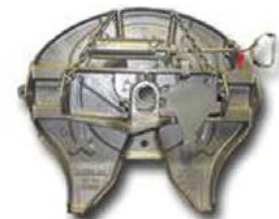

Fifth Wheels

5th Wheel Identification Chart

Fontaine 5000

- Steel Stamped
- More Round than 6000
- Has Jaw & Wedge Spring

Fontaine 6000

- Replaced 5000
- Stamped Steel
- Flatter Front than 5000
- No Jaw or Wedge Spring

Fontaine 7000

- Replaced 6000
- Same Components
- Cast Wheel

Holland XAS2LP

- Casting #XDS2
- Eccentric Jaw Pin
- Holland on Face
- Single Swing Lock
- Manual Release

Holland XAS2ALP (Air)

- Single Jaw
- With Air Release Lock

For price and availability, contact Valley's Customer Care Center

Call Valley's Customer Care Center

REMAN SOLUTIONS

1.888.419.8090

Fifth Wheels

5th Wheel Identification Chart

Holland XA2009

- Single Jaw
- Adjust in Neck W/ 1/2"
- Allen Screw (RT Side)
- Mounting Pin Secured W/Roll Pin

Holland XA201

- Casting # XD201
- Replaced XA2009
- Single Jaw
- Adjust in Neck W/ 15/16 Hex (RT side)
- Mounting Pins Have Bolt Thru Ears on Sides

Holland XA3501

- Casting #3501
- Double Jaw
- Adjust Out Front W/ 1 1/8 Hex
- Mounting Pin Secured W/Roll